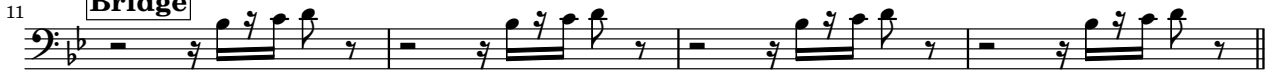

## Bridge

D.C. al Fine

**Default Form:** (Bass Vamp), Head, Bridge, Solos/Drum Breaks, Head (ending 3x)

4/26/2015