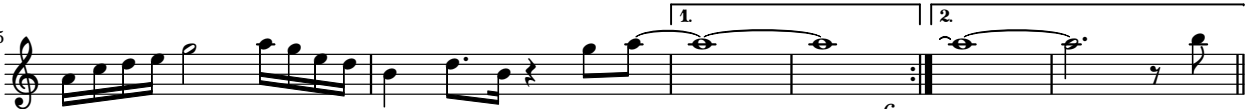

Dog Eat Dog

Bb Melody

Fela Kuti

Head

5

fine

Bridge

11

D.C. al Fine

Default Form: (Bass Vamp), Head, Bridge, Solos/Drum Breaks, Head (ending 3x)

4/26/2015