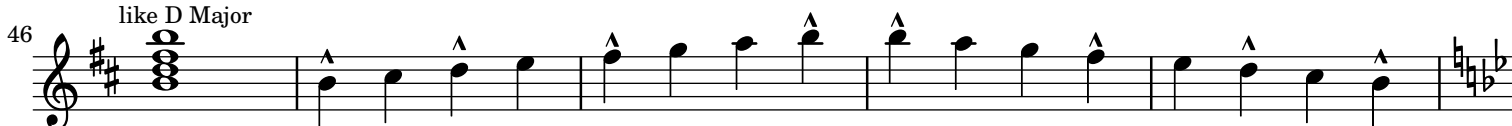

46 Moliendo Cafe -- B Natural Minor

like D Major