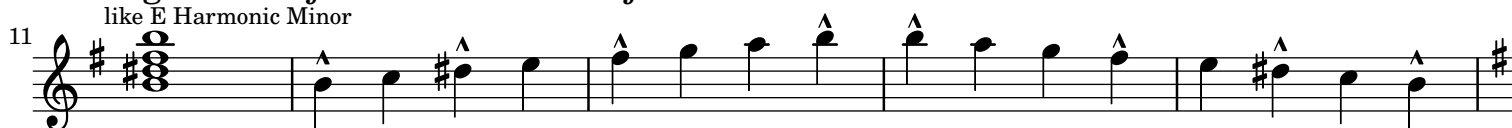

11 Ciganko Moja/Miserlou -- B Hijaz

like E Harmonic Minor