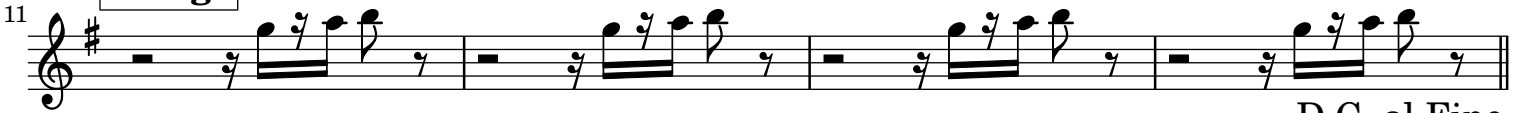

Dog Eat Dog

Eb RiffOne

Fela Kuti

Head

fine

Bridge

D.C. al Fine

Default Form: (Bass Vamp), Head, Bridge, Solos/Drum Breaks, Head (ending 3x)