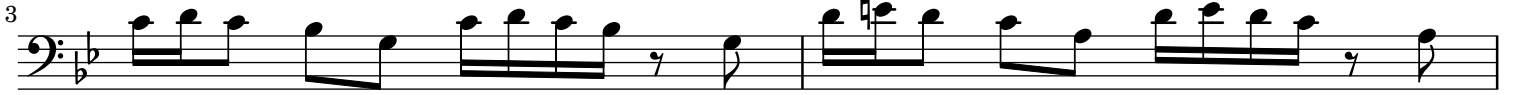

Dog Eat Dog

C RiffOne

Fela Kuti

Head

fine

Bridge

D.C. al Fine

Default Form: (Bass Vamp), Head, Bridge, Solos/Drum Breaks, Head (ending 3x)