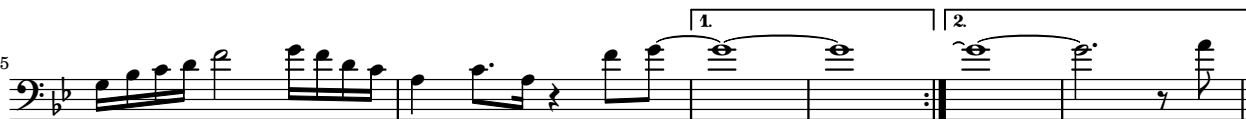

5

Bridge

fine

11