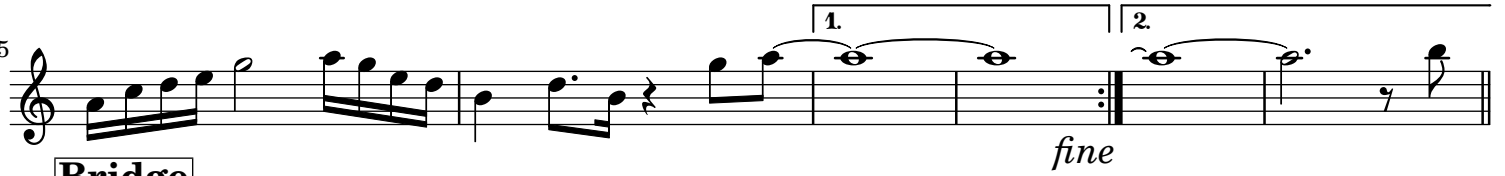

## Bridge

11

D.C. al Fine

**Default Form:** (Bass Vamp), Head, Bridge, Solos/Drum Breaks, Head (ending 3x)

4/26/2015